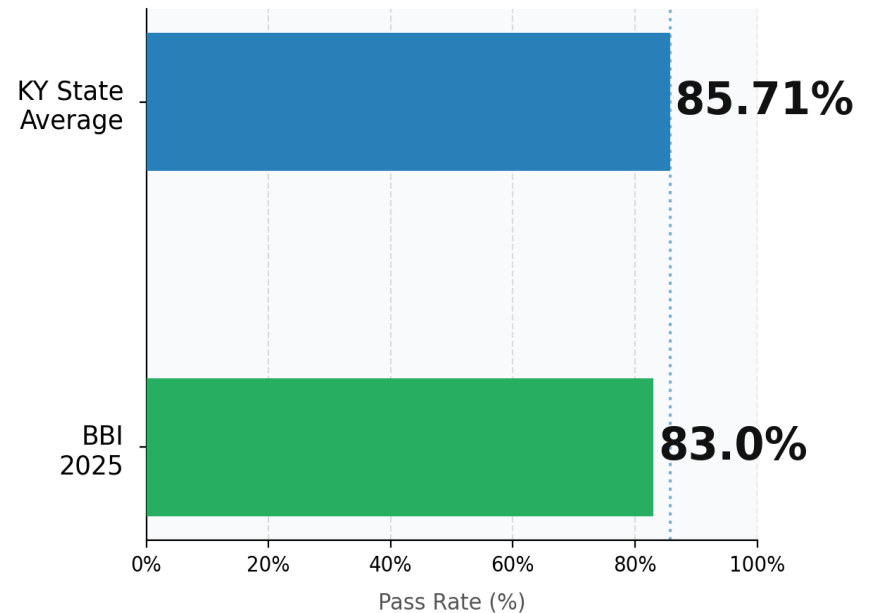

BBI vs. KY State Pass Rate

Metric	BBI — 2025	Kentucky State — 2025
Total Students Tested	12	469 (all schools combined)
Total Students Passed	10	402
Total Students Failed	2	67
Overall Pass Rate	83%	85.71%