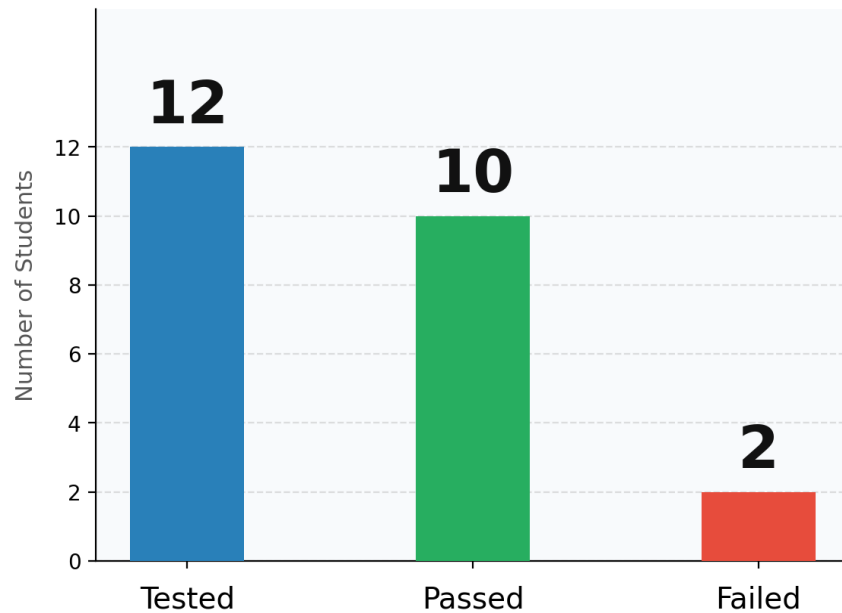

Business of Barbering Institute

Kentucky State Board of Barbering | 2025 Annual Examination Report

208 Legends Lane, Suite 125 | Lexington, KY 40505 | bb.institute

12 Students Tested	10 Students Passed	2 Students Failed	83% BBI Pass Rate	85.71% KY State Avg

2025 State Board Exam Results